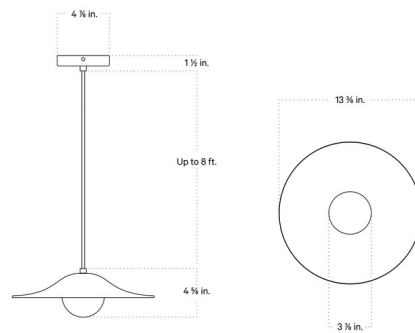

### Specifications

COLOR . . . . . White Clay  
BODY FINISH . . . . . Black Canopy  
WATTAGE . . . . . 4.5W  
DIMMER . . . . . Standard 120V  
DIMENSIONS . . . . . 13.375"W x 4.625"H  
BULB INCLUDED . . . . . 1 x JCD/G9/4.5W/120V LED