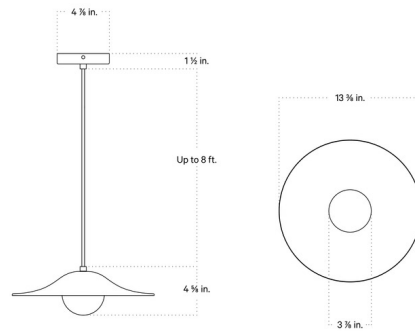

Shown in reed green canopy / white clay

Specifications

COLOR White Clay
BODY FINISH Reed Green Canopy
WATTAGE 4.5W
DIMMER Standard 120V
DIMENSIONS 13.375"W x 4.625"H
BULB INCLUDED 1 x JCD/G9/4.5W/120V LED