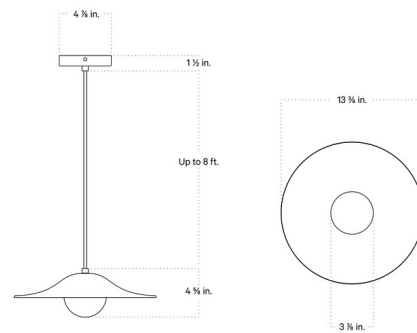

Shown in pewter canopy / terracotta

Specifications

COLOR Terracotta
BODY FINISH Pewter Canopy
WATTAGE 4.5W
DIMMER Standard 120V
DIMENSIONS 13.375"W x 4.625"H
BULB INCLUDED 1 x JCD/G9/4.5W/120V LED

Technical Information