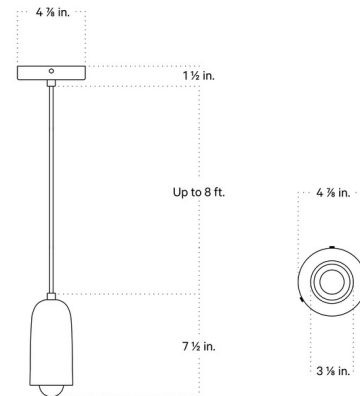

Description

Each petite Ceramic Spot Pendant shade is made by hand lending a familiar yet mysterious look. Group several to create a unique lighting statement. Note: Cord color varies by finish. Black Cord: Black, Oxide Red, Reed Green, or PeachWhite Cord: BoneChocolate Brown Cord: Brass, Patina Brass, Blackened Brass, or Pewter Note: Due to the handmade nature of this product, dimensions may vary within one inch.

Shown in reed green / black clay shade

Specifications

COLOR	Black Clay Shade
BODY FINISH	Reed Green
WATTAGE	4W
DIMMER	Standard 120V
DIMENSIONS	3.125"W x 7.5"H
BULB INCLUDED	1 x G16.5/Candelabra (E12)/4W/120V LED

Technical Information

LAMP LIFE	30000 hours
COLOR RENDERING	95 CRI
LAMP COLOR	Warm Dim
LUMENS/WATT	55.00
LUMINOUS FLUX	220 lumens

CLICK TO VIEW PRODUCT

Notes: