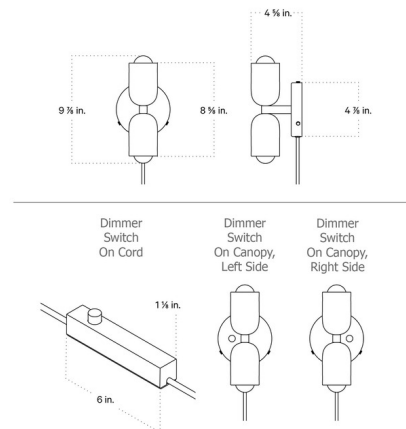

CLICK TO VIEW PRODUCT

Notes: