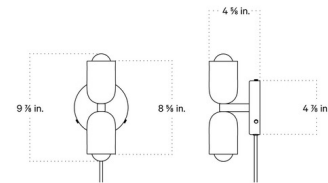

## Glass Up Down Plug-In Wall Sconce By In Common With

### Description

The versatile, cute, and easy Glass Up Down Sconce features two hand-blown spot shades. Due to the handmade nature of this item, the shades are made to be the same size but are not identical. Options: In-Line Dimmer Switch on Cord, Dimmer Switch on Canopy, Left Side, Dimmer Switch on Canopy, Right Side

### Specifications

COLOR . . . . . White Glass  
 BODY FINISH . . . . . Bone Canopy  
 WATTAGE . . . . . 6W  
 DIMMER . . . . . Included  
 DIMENSIONS . . . . . 4.875"W x 9.875"H x 4.625"D  
 BULB INCLUDED . . . . . 2 x G16.5/Candelabra (E12)/3W/120V LED