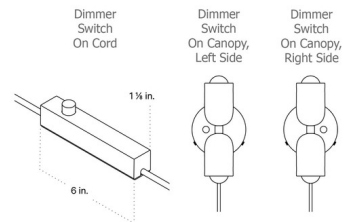

## Glass Up Down Plug-In Wall Sconce By In Common With

### Description

The versatile, cute, and easy Glass Up Down Sconce features two hand-blown spot shades. Due to the handmade nature of this item, the shades are made to be the same size but are not identical. Options: In-Line Dimmer Switch on Cord, Dimmer Switch on Canopy, Left Side, Dimmer Switch on Canopy, Right Side

### Specifications

COLOR . . . . . White Glass  
 BODY FINISH . . . . . Bone Canopy  
 WATTAGE . . . . . 6W  
 DIMMER . . . . . Included  
 DIMENSIONS . . . . . 4.875"W x 9.875"H x 4.625"D  
 BULB INCLUDED . . . . . 2 x G16.5/Candelabra (E12)/3W/120V LED