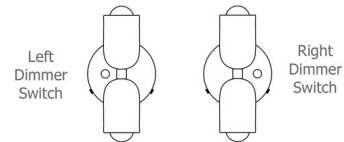

Lightology

lightology.com
866-954-4489
04-11-26

Project: _____

Company: _____

Location: _____ Fixture Type: _____

SPEC #: **ICW1219474**

Approved On: _____ Approved By: _____

Chromatic Glass Up Down Wall Sconce By In Common With

Description

The Chromatic Glass Up Down Wall Sconce is a timeless and versatile lighting fixture that can be used in a variety of spaces. It features a chromatic glass that emits a warm, ambient glow, and is offered in a variety of jewel-like color options. Optional dimmer switch available on the left or right. Options with dimmer switches must be mounted vertically. Option without a dimmer switch can be mounted vertically or horizontally.

Shown in blackened brass canopy / sandblasted amber

Specifications

COLOR Sandblasted Amber
BODY FINISH Blackened Brass Canopy
WATTAGE 8W
DIMMER Standard 120V
DIMENSIONS 4.875"W x 9.875"H x 4.625"D
BULB INCLUDED 2 x G16.5/Candelabra (E12)/4W/120V LED

Technical Information

PRODUCT DIMENSIONS Backplate: 4.625" diameter
LAMP LIFE 30000 hours
COLOR RENDERING 95 CRI
LAMP COLOR Warm Dim
LUMENS/WATT 110.00
LUMINOUS FLUX 440 lumens

CLICK TO VIEW PRODUCT

Notes: