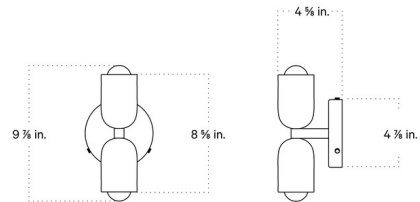

Lightology

lightology.com
866-954-4489
05-31-26

Project: _____

Company: _____

Location: _____ Fixture Type: _____

SPEC #: **ICW1219474**

Approved On: _____ Approved By: _____

Chromatic Glass Up Down Wall Sconce By In Common With

Description

The Chromatic Glass Up Down Wall Sconce is a timeless and versatile lighting fixture that can be used in a variety of spaces. It features a chromatic glass that emits a warm, ambient glow, and is offered in a variety of jewel-like color options. Optional dimmer switch available on the left or right. Options with dimmer switches must be mounted vertically. Option without a dimmer switch can be mounted vertically or horizontally.

Shown in blackened brass canopy / sandblasted amber

Specifications

COLOR Sandblasted Amber
BODY FINISH Blackened Brass Canopy
WATTAGE 8W
DIMMER Standard 120V
DIMENSIONS 4.875"W x 9.875"H x 4.625"D
BULB INCLUDED 2 x G16.5/Candelabra (E12)/4W/120V LED

Technical Information

PRODUCT DIMENSIONS Backplate: 4.625" diameter
LAMP LIFE 30000 hours
COLOR RENDERING 95 CRI
LAMP COLOR Warm Dim
LUMENS/WATT 110.00
LUMINOUS FLUX 440 lumens

CLICK TO VIEW PRODUCT

Notes: