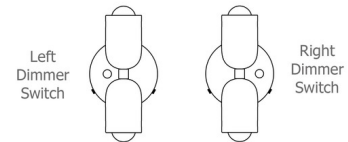

Lightology

lightology.com
866-954-4489
05-31-26

Project: _____

Company: _____

Location: _____ Fixture Type: _____

SPEC #: **ICW1219474**

Approved On: _____ Approved By: _____

Chromatic Glass Up Down Wall Sconce By In Common With

Description

The Chromatic Glass Up Down Wall Sconce is a timeless and versatile lighting fixture that can be used in a variety of spaces. It features a chromatic glass that emits a warm, ambient glow, and is offered in a variety of jewel-like color options. Optional dimmer switch available on the left or right. Options with dimmer switches must be mounted vertically. Option without a dimmer switch can be mounted vertically or horizontally.

Shown in blackened brass canopy / sandblasted amber

Specifications

COLOR Sandblasted Amber
BODY FINISH Blackened Brass Canopy
WATTAGE 8W
DIMMER Standard 120V
DIMENSIONS 4.875"W x 9.875"H x 4.625"D
BULB INCLUDED 2 x G16.5/Candelabra (E12)/4W/120V LED

Technical Information

PRODUCT DIMENSIONS Backplate: 4.625" diameter
LAMP LIFE 30000 hours
COLOR RENDERING 95 CRI
LAMP COLOR Warm Dim
LUMENS/WATT 110.00
LUMINOUS FLUX 440 lumens

CLICK TO VIEW PRODUCT

Notes: