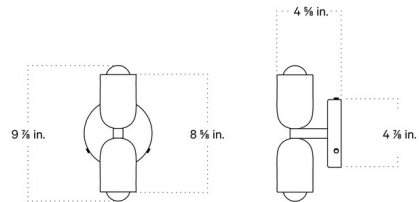

Lightology

lightology.com
866-954-4489
04-11-26

Project: _____

Company: _____

Location: _____ Fixture Type: _____

SPEC #: **ICW1219474**

Approved On: _____ Approved By: _____

Chromatic Glass Up Down Wall Sconce By In Common With

Shown in blackened brass canopy / sandblasted amber

Specifications

COLOR Sandblasted Amber
BODY FINISH Blackened Brass Canopy
WATTAGE 8W
DIMMER Standard 120V
DIMENSIONS 4.875"W x 9.875"H x 4.625"D
BULB INCLUDED 2 x G16.5/Candelabra (E12)/4W/120V LED

Technical Information

PRODUCT DIMENSIONS Backplate: 4.625" diameter
LAMP LIFE 30000 hours
COLOR RENDERING 95 CRI
LAMP COLOR Warm Dim
LUMENS/WATT 110.00
LUMINOUS FLUX 440 lumens

CLICK TO VIEW PRODUCT

Notes: