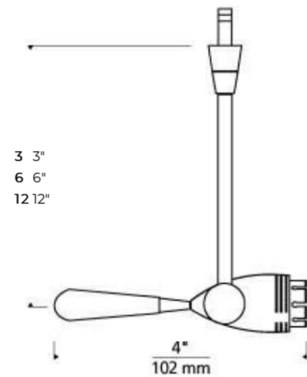

By Visual Comfort Architectural

Description

The Aero Monorail Head is a sleek, streamlined head which rotates 360 degrees and pivots 260 degrees to direct the beam. Available in three stem lengths. The removable handle extension on the back serves as a functional addition assisting with pivots and rotations. Shade accessories allow you to create the ideal custom element.

Note: A shade accessory is required, and sold separately.

Shown in satin nickel

Specifications

COLOR	N/A
BODY FINISH	Satin Nickel
WATTAGE	7W
DIMMER	Dimmable
DIMENSIONS	4"L x 3"H
BULB NOT INCLUDED	MR16/GU5.3 (bipin)/7W/12V LED