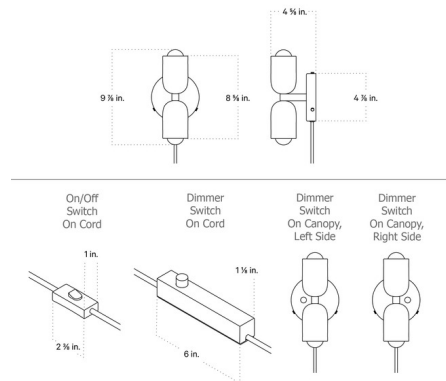

CLICK TO VIEW PRODUCT

Notes: