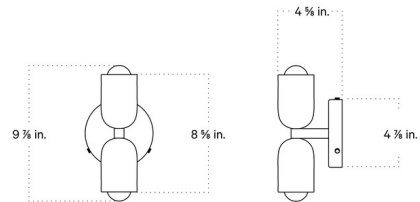

Lightology

lightology.com
866-954-4489
05-25-26

Project: _____

Company: _____

Location: _____ Fixture Type: _____

SPEC #: **ICW1219698**

Approved On: _____ Approved By: _____

Chromatic Glass Up Down Wall Sconce By In Common With

Description

The Chromatic Glass Up Down Wall Sconce is a timeless and versatile lighting fixture that can be used in a variety of spaces. It features a chromatic glass that emits a warm, ambient glow, and is offered in a variety of jewel-like color options. Optional dimmer switch available on the left or right. Options with dimmer switches must be mounted vertically. Option without a dimmer switch can be mounted vertically or horizontally.

Shown in reed green canopy / tobacco

Specifications

COLOR Tobacco
BODY FINISH Reed Green Canopy
WATTAGE 8W
DIMMER Standard 120V
DIMENSIONS 4.875"W x 9.875"H x 4.625"D
BULB INCLUDED 2 x G16.5/Candelabra (E12)/4W/120V LED

Technical Information

LAMP LIFE 30000 hours
COLOR RENDERING 95 CRI
LAMP COLOR Warm Dim
LUMENS/WATT 110.00
LUMINOUS FLUX 440 lumens

CLICK TO VIEW PRODUCT

Notes: