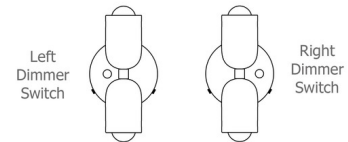

Lightology

lightology.com
866-954-4489
05-25-26

Project: _____

Company: _____

Location: _____ Fixture Type: _____

SPEC #: **ICW1219698**

Approved On: _____ Approved By: _____

Chromatic Glass Up Down Wall Sconce By In Common With

Description

The Chromatic Glass Up Down Wall Sconce is a timeless and versatile lighting fixture that can be used in a variety of spaces. It features a chromatic glass that emits a warm, ambient glow, and is offered in a variety of jewel-like color options. Optional dimmer switch available on the left or right. Options with dimmer switches must be mounted vertically. Option without a dimmer switch can be mounted vertically or horizontally.

Shown in reed green canopy / tobacco

Specifications

COLOR Tobacco
BODY FINISH Reed Green Canopy
WATTAGE 8W
DIMMER Standard 120V
DIMENSIONS 4.875"W x 9.875"H x 4.625"D
BULB INCLUDED 2 x G16.5/Candelabra (E12)/4W/120V LED