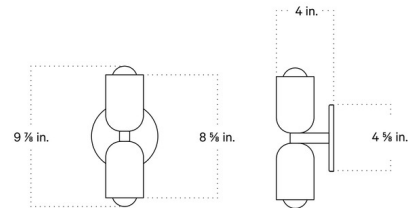

Lightology

lightology.com
866-954-4489
04-22-26

Project: _____
Company: _____
Location: _____ Fixture Type: _____
SPEC #: **ICW1219762**
Approved On: _____ Approved By: _____

Chromatic Glass Up Down Slim Wall Sconce By In Common With

Description

The Chromatic Glass Up Down Slim Wall Sconce is an elegant and functional lighting fixture that can be used in a variety of spaces. It features a chromatic glass that emits a warm, ambient glow, and is offered in a variety of jewel-like color options. Can be mounted vertically or horizontally.

Shown in oxide red / opaline

Specifications

COLOR Opaline
BODY FINISH Oxide Red
WATTAGE 8W
DIMMER Standard 120V
DIMENSIONS 4.625"W x 9.875"H x 4"D
BULB INCLUDED 2 x G16.5/Candelabra (E12)/4W/120V LED

Technical Information

PRODUCT DIMENSIONS Backplate: 4.625" diameter
LAMP LIFE 30000 hours
COLOR RENDERING 95 CRI
LAMP COLOR Warm Dim
LUMENS/WATT 110.00
LUMINOUS FLUX 440 lumens

CLICK TO VIEW PRODUCT

Notes: