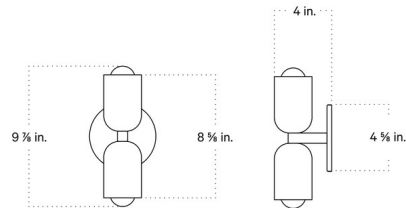

Lightology

lightology.com
866-954-4489
04-22-26

Project: _____

Company: _____

Location: _____ Fixture Type: _____

SPEC #: **ICW1219762**

Approved On: _____ Approved By: _____

Chromatic Glass Up Down Slim Wall Sconce By In Common With

Description

The Chromatic Glass Up Down Slim Wall Sconce is an elegant and functional lighting fixture that can be used in a variety of spaces. It features a chromatic glass that emits a warm, ambient glow, and is offered in a variety of jewel-like color options. Can be mounted vertically or horizontally.

Shown in oxide red / opaline

Specifications

COLOR Opaline
BODY FINISH Oxide Red
WATTAGE 8W
DIMMER Standard 120V
DIMENSIONS 4.625"W x 9.875"H x 4"D
BULB INCLUDED 2 x G16.5/Candelabra (E12)/4W/120V LED

Technical Information

PRODUCT DIMENSIONS Backplate: 4.625" diameter
LAMP LIFE 30000 hours
COLOR RENDERING 95 CRI
LAMP COLOR Warm Dim
LUMENS/WATT 110.00
LUMINOUS FLUX 440 lumens

CLICK TO VIEW PRODUCT

Notes: