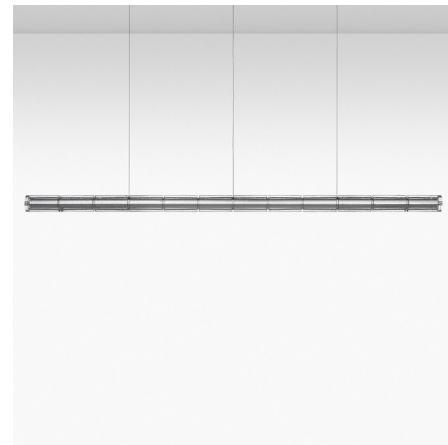

Lightology

lightology.com
866-954-4489
06-04-26

Project: _____
 Company: _____
 Location: _____ Fixture Type: _____
 SPEC #: **FLO1220741**
 Approved On: _____ Approved By: _____

Luce Orizzontale Linear Pendant By FLOS

Description

Experience a perfect blend of poetry and function with the Flos Luce Orizzontale Linear Pendant, a testament to remarkable craftsmanship and sculptural form. This minimal yet striking modular structure is composed of exquisite cast glass cylinders, each uniquely created by pouring molten glass into a mold. During this artisanal casting process, each piece develops distinct markings, giving it an authentic, one-of-a-kind quality and an intriguing texture. LED light shines brilliantly out through these handcrafted glass elements, producing a captivating effect of light reflection and refraction that mesmerizes the eye and bathes the space in an intriguing glow. The Luce Orizzontale is available in three versatile lengths: a concise 65.2 inches (model S1), a more expansive 81.5 inches (S2), and a grand 98 inches (S3) allowing for tailored installation in various spaces. Please note, due to its substantial weight, this fixture requires a junction box rated for fixtures weighing over 50 pounds, ensuring secure and proper installation. It's an ideal choice for creating a powerful statement of contemporary elegance and artisanal quality in dining rooms, living areas, or large open spaces.

Specifications

COLOR	Clear
BODY FINISH	N/A
WATTAGE	165W
DIMMER	0-10V
DIMENSIONS	98"L x 4"W x 4"H
INTEGRATED LED MODULE	1 x LED/165W/120V LED

Technical Information

COLOR RENDERING	95 CRI
LAMP COLOR	2700K
LUMENS/WATT	42.42
LUMINOUS FLUX	7000 lumens