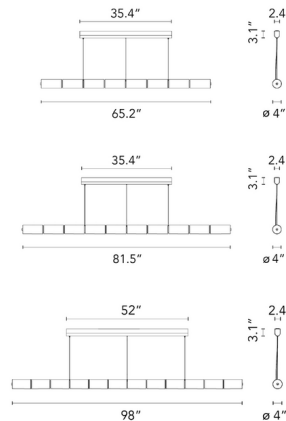

CLICK TO VIEW PRODUCT

Notes: