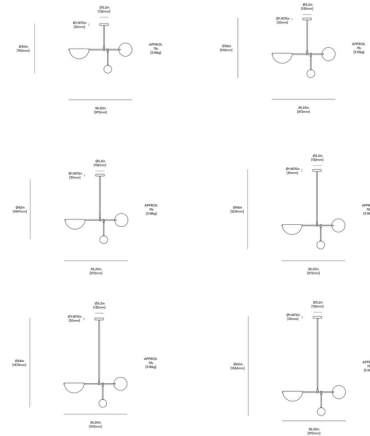

By Anony

Description

Inspired by the balancing act found in hanging kinetic mobiles, the Phase 01 Chandelier is an interpretation of a circle in three forms: a sphere, disc, and a semi-circle. Every component is hand finished and weighted precisely before being attached to the arm, and each tier acts as a weighted foundation for the tier above. Phase conceals its wires inside the arms while maintaining perfect parallel line structures. Phase achieves a fixed equilibrium with weight and steel piping. Includes ELV-dimmable driver.

Shown in brushed brass

Specifications

COLOR	N/A
BODY FINISH	Brushed Brass
WATTAGE	2W
DIMMER	Low Voltage Electronic
DIMENSIONS	38.25"W x 30"H
BULB INCLUDED	1 x LED/G4 (bipin)/2W/120V LED
COUNTRY OF ORIGIN	Canada

Technical Information

PRODUCT DIMENSIONS	Canopy: 5" diameter
LAMP LIFE	15000 hours
COLOR RENDERING	90 CRI
LAMP COLOR	2700K
LUMENS/WATT	110.00
LUMINOUS FLUX	220 lumens

CLICK TO VIEW PRODUCT

Notes: