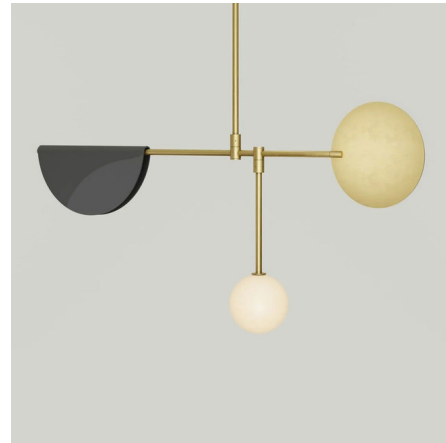

Lightology

lightology.com
866-954-4489
04-13-26

Project: _____

Company: _____

Location: _____ Fixture Type: _____

SPEC #: **ANY1220745**

Approved On: _____ Approved By: _____

Phase 01 Chandelier

By Anony

Description

Inspired by the balancing act found in hanging kinetic mobiles, the Phase 01 Chandelier is an interpretation of a circle in three forms: a sphere, disc, and a semi-circle. Every component is hand finished and weighted precisely before being attached to the arm, and each tier acts as a weighted foundation for the tier above. Phase conceals its wires inside the arms while maintaining perfect parallel line structures. Phase achieves a fixed equilibrium with weight and steel piping. Includes ELV-dimmable driver.

Shown in brushed brass

Specifications

COLOR	N/A
BODY FINISH	Brushed Brass
WATTAGE	2W
DIMMER	Low Voltage Electronic
DIMENSIONS	38.25"W x 30"H
BULB INCLUDED	1 x LED/G4 (bipin)/2W/120V LED
COUNTRY OF ORIGIN	Canada

Technical Information

PRODUCT DIMENSIONS	Canopy: 5" diameter
LAMP LIFE	15000 hours
COLOR RENDERING	90 CRI
LAMP COLOR	2700K
LUMENS/WATT	110.00
LUMINOUS FLUX	220 lumens

CLICK TO VIEW PRODUCT

Notes: