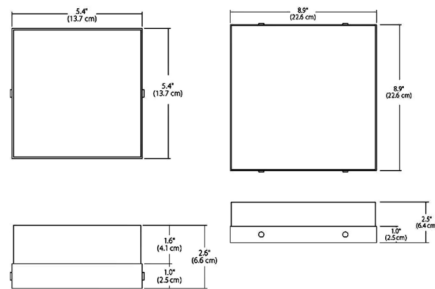

CLICK TO VIEW PRODUCT

Notes: