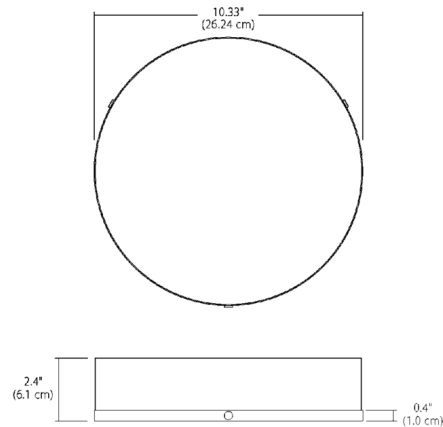

Shown in satin nickel / frost / clear