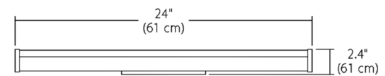

CLICK TO VIEW PRODUCT

Notes: