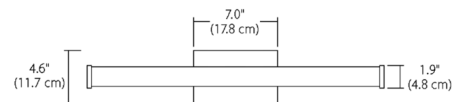

CLICK TO VIEW PRODUCT

Notes: