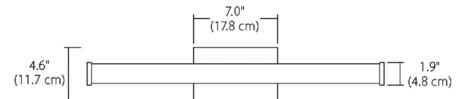

CLICK TO VIEW PRODUCT

Notes: