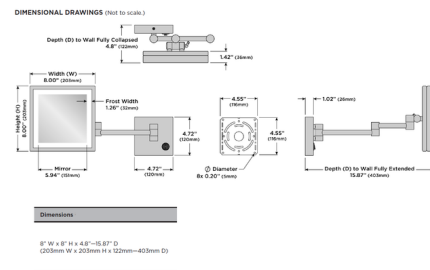

Description

The Elixir Wall Mount Makeup Mirror features forward facing task lighting with 5X magnification, side to side swivel, up and down tilt, and double arm to flatten close to the wall. Requires a standard 3.5 or 4 inch octagonal electrical box. On / Off switch on canopy. Note: Elixir can only be mounted in the W x H (width x height) orientation as shown; it cannot be installed in any other direction.

Specifications

COLOR Mirror
BODY FINISH Matte Black
WATTAGE 6W
DIMMER N/A
DIMENSIONS 8"W x 8"H x 15.87"D
INTEGRATED LED MODULE 1 x LED/6W/120V LED
COUNTRY OF ORIGIN China

Technical Information

COLOR RENDERING 90 CRI
LAMP COLOR 3000K
LUMENS/WATT 83.00
LUMINOUS FLUX 498 lumens

Notes:

Shown in matte black / mirror

CLICK TO VIEW PRODUCT