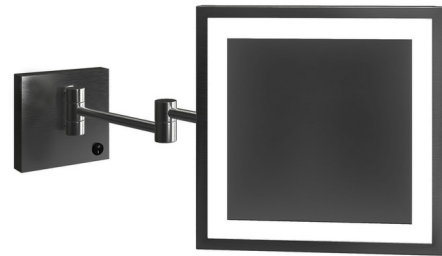

Description

The Elixir Wall Mount Makeup Mirror features forward facing task lighting with 5X magnification, side to side swivel, up and down tilt, and double arm to flatten close to the wall. Requires a standard 3.5 or 4 inch octagonal electrical box. On / Off switch on canopy. Note: Elixir can only be mounted in the W x H (width x height) orientation as shown; it cannot be installed in any other direction.

Specifications

COLOR Mirror
BODY FINISH Matte Black
WATTAGE 6W
DIMMER N/A
DIMENSIONS 8"W x 8"H x 15.87"D
INTEGRATED LED MODULE 1 x LED/6W/120V LED
COUNTRY OF ORIGIN China

Technical Information

COLOR RENDERING 90 CRI
LAMP COLOR 3000K
LUMENS/WATT 83.00
LUMINOUS FLUX 498 lumens

Notes:

Shown in matte black / mirror

CLICK TO VIEW PRODUCT