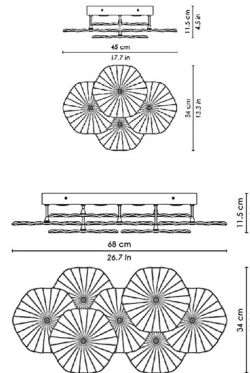

By AI Lati Lights

Description

The Mariposa Wall Sconce / Ceiling Light brings a decorative beauty to your interior space. The handcrafted glass plates cast a warm glow of light across your room. Note: 17.7 inch size has Two colored and Two clear diffusers. 26.7 inch size has Three colored and Four clear diffusers.

Shown in chrome / grey

Specifications

COLOR Grey
BODY FINISH Chrome
WATTAGE 8W
DIMMER Low Voltage Electronic
DIMENSIONS 17.7"W x 17.7"H x 4.5"D
INTEGRATED LED MODULE 2 x LED/4W/120V LED
COUNTRY OF ORIGIN Italy