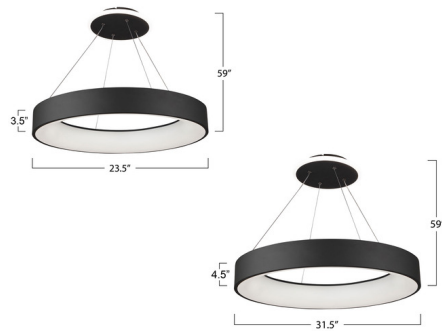

CLICK TO VIEW PRODUCT

Notes: