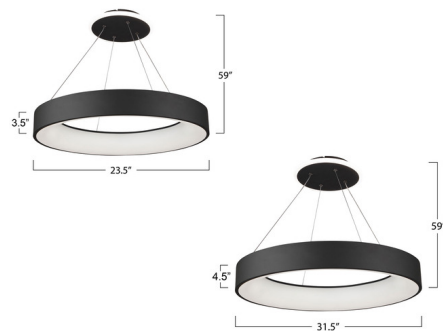

CLICK TO VIEW PRODUCT

Notes: