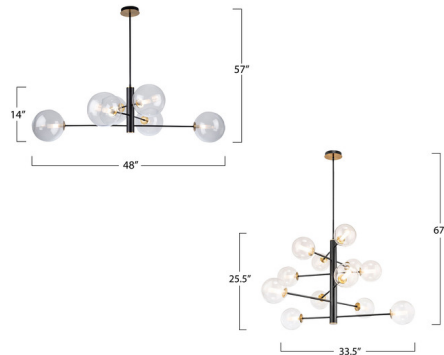

By Artcraft

Description

The Aurelia Chandelier brings a bold, midcentury modern look to your interior space. Slim arms hold clear glass globes that surround frosted tubes holding the light source, and casting warm shadows across your room.

Specifications

COLOR Clear
BODY FINISH Matte Black / Brass
WATTAGE 24W
DIMMER Standard 120V
DIMENSIONS 23"W x 14"H x 18"D
BULB NOT INCLUDED 6 x JCD/G9/4W/120V LED
COUNTRY OF ORIGIN China

Technical Information

PRODUCT DIMENSIONS Downloads: Two 6" and Three 12" Included

Shown in matte black / brass / clear

CLICK TO VIEW PRODUCT

Notes: