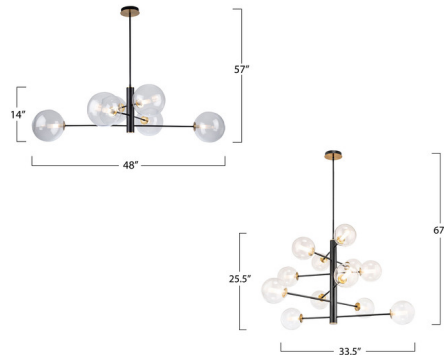

By Artcraft

Description

The Aurelia Chandelier brings a bold, midcentury modern look to your interior space. Slim arms hold clear glass globes that surround frosted tubes holding the light source, and casting warm shadows across your room.

Shown in matte black / brass / clear

Specifications

COLOR Clear
BODY FINISH Matte Black / Brass
WATTAGE 24W
DIMMER Standard 120V
DIMENSIONS 23"W x 14"H x 18"D
BULB NOT INCLUDED 6 x JCD/G9/4W/120V LED
COUNTRY OF ORIGIN China

Technical Information

PRODUCT DIMENSIONS Downloads: Two 6" and Three 12" Included

CLICK TO VIEW PRODUCT

Notes: