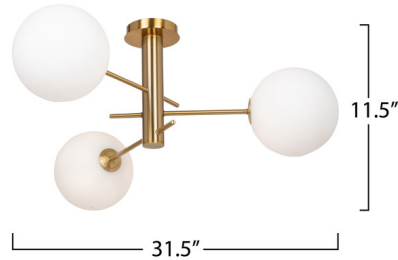

## Aurelia Semi Flush Ceiling Light By Artcraft

### Description

The Aurelia Semi Flush Ceiling Light brings a bold, midcentury modern look to your interior space. Slim arms hold simple glass globes to softly illuminate any space.

Shown in matte black / brass / clear

### Specifications

COLOR	Clear
BODY FINISH	Matte Black / Brass
WATTAGE	120W
DIMMER	Standard 120V
DIMENSIONS	31.5"W x 11.4"H
BULB NOT INCLUDED	3 x JCD/G9/40W/120V LED
COUNTRY OF ORIGIN	China

CLICK TO VIEW PRODUCT