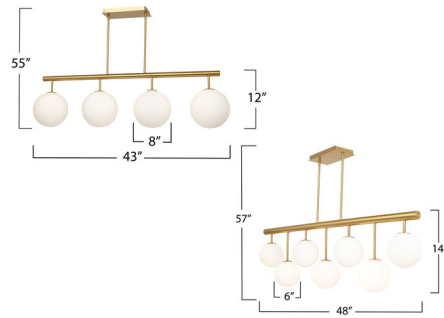

By Artcraft

Description

The Aurelia Linear Chandelier brings a bold, midcentury modern look to your interior space. Slim arms hold glass globes that surround the light source, and casting warm shadows across your room.

Shown in matte black / brass / clear

Specifications

COLOR Clear
BODY FINISH Matte Black / Brass
WATTAGE 16W
DIMMER Standard 120V
DIMENSIONS 43"L x 8"W x 12"H
BULB NOT INCLUDED 4 x JCD/G9/4W/120V LED
COUNTRY OF ORIGIN China

Technical Information

PRODUCT DIMENSIONS Downloads: Four 6" and Six 12" Included

CLICK TO VIEW PRODUCT

Notes: