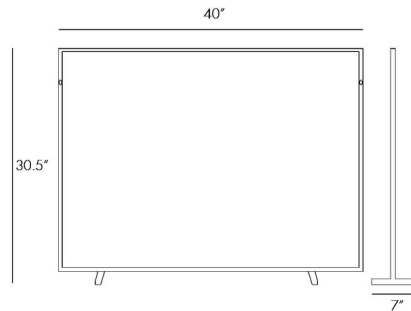

Shown in antique brass

Specifications

COLOR	N/A
BODY FINISH	Antique Brass
WATTAGE	N/A
DIMMER	N/A
DIMENSIONS	40"W x 30.5"H x 7"D
BULB	N/A

CLICK TO VIEW PRODUCT

Notes: