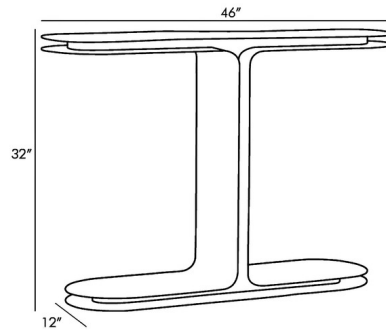

### Description

The Alberto Console Table is a clean modern piece. The slender silhouette is forged by hand to create this unique double layered structure that delivers both depth and dimension.

Shown in bronze

### Specifications

COLOR	N/A
BODY FINISH	Bronze
WATTAGE	N/A
DIMMER	N/A
DIMENSIONS	46"W x 32"H x 12"D
BULB	N/A

CLICK TO VIEW PRODUCT

Notes: