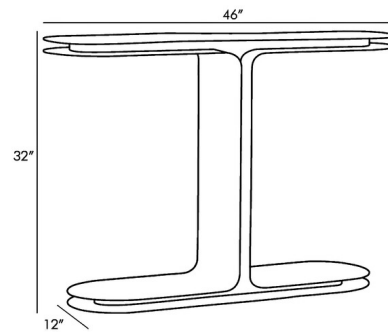

### Description

The Alberto Console Table is a clean modern piece. The slender silhouette is forged by hand to create this unique double layered structure that delivers both depth and dimension.

Shown in bronze

### Specifications

COLOR	N/A
BODY FINISH	Bronze
WATTAGE	N/A
DIMMER	N/A
DIMENSIONS	46"W x 32"H x 12"D
BULB	N/A

CLICK TO VIEW PRODUCT

Notes: