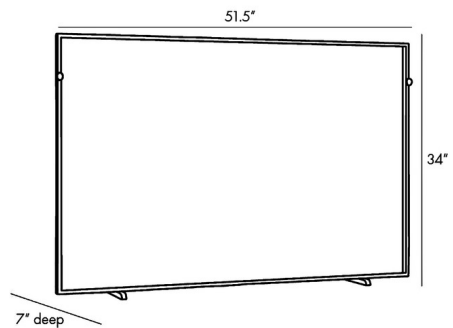

### Specifications

COLOR	N/A
BODY FINISH	Antique Brass
WATTAGE	N/A
DIMMER	N/A
DIMENSIONS	51.5"W x 34"H x 7"D
BULB	N/A

CLICK TO VIEW PRODUCT

Notes: