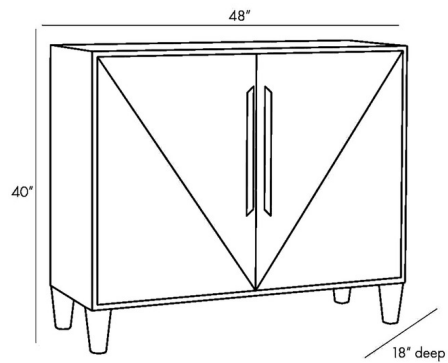

### Description

The Hendrix Cabinet brings a classic midcentury modern look to your interior space. The slim brass handles open two patterned doors to each reveal two shelves and a large space for storage.

### Specifications

COLOR	Brass
BODY FINISH	Ebony
WATTAGE	N/A
DIMMER	N/A
DIMENSIONS	48"W x 40.5"H x 18"D
BULB	N/A

CLICK TO VIEW PRODUCT

Notes: