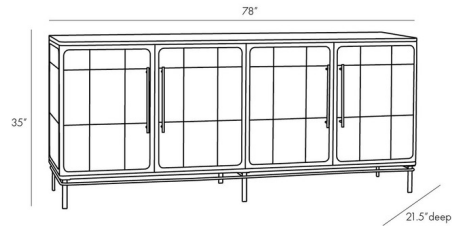

Description

The Edison Credenza brings a clean architectural look to your interior space. The steel base holds the vellum body, featuring four doors with linear handles, perfect for your storage needs.

Shown in antique brass / ivory

Specifications

COLOR	Ivory
BODY FINISH	Antique Brass
WATTAGE	N/A
DIMMER	N/A
DIMENSIONS	78"W x 35"H x 21.5"D
BULB	N/A

CLICK TO VIEW PRODUCT

Notes: