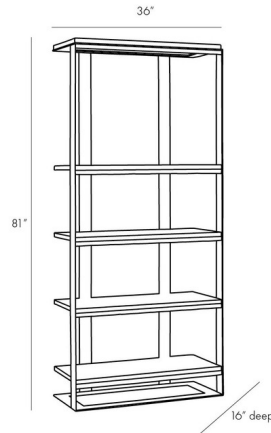

By Arteriors Home

Description

The Herrick Etagere Shelf brings a functionality to your space. The iron frame has solid oak shelves to hold your books or accent pieces.

Shown in blackened iron

Specifications

COLOR	N/A
BODY FINISH	Blackened Iron
WATTAGE	N/A
DIMMER	N/A
DIMENSIONS	36"W x 81"H x 16"D
BULB	N/A

CLICK TO VIEW PRODUCT

Notes: