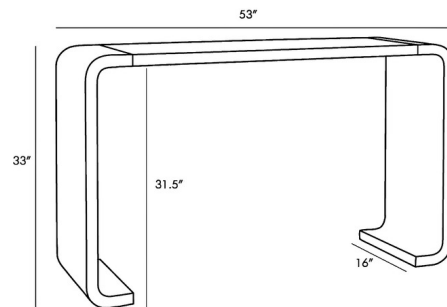

Specifications

COLOR	Grey
BODY FINISH	N/A
WATTAGE	N/A
DIMMER	N/A
DIMENSIONS	53\"W x 33\"H x 16\"D
BULB	N/A

CLICK TO VIEW PRODUCT

Notes: