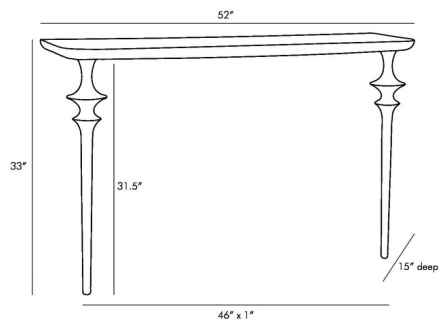

By Arteriors Home

Description

The Villegas Console Table brings an elegant simplicity to your interior space. The delicate silhouette brings a minimalist look, creating a timeless design to your area.

Shown in sable

Specifications

COLOR	N/A
BODY FINISH	Sable
WATTAGE	N/A
DIMMER	N/A
DIMENSIONS	52\"W x 33\"H x 15\"D
BULB	N/A

CLICK TO VIEW PRODUCT

Notes: