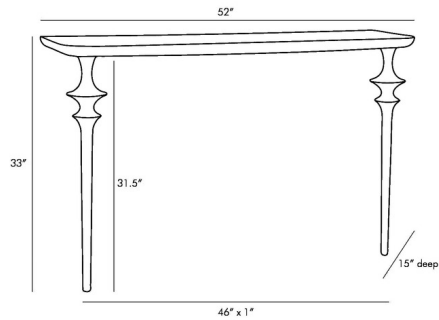

By Arteriors Home

Description

The Villegas Console Table brings an elegant simplicity to your interior space. The delicate silhouette brings a minimalist look, creating a timeless design to your area.

Shown in sable

Specifications

COLOR	N/A
BODY FINISH	Sable
WATTAGE	N/A
DIMMER	N/A
DIMENSIONS	52"W x 33"H x 15"D
BULB	N/A

CLICK TO VIEW PRODUCT

Notes: