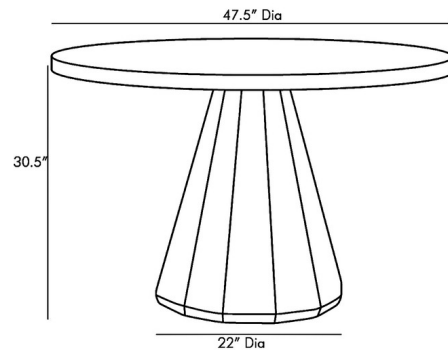

Description

The Seren Entry Table is a collaboration of materials and forms. This geometric piece blend circles and cones to create an ultra modern look. The faceted base has a grain texture which is accentuated due to a sandblasting finish process.

Specifications

COLOR	N/A
BODY FINISH	N/A
WATTAGE	N/A
DIMMER	N/A
DIMENSIONS	47.5"W x 30.5"H
BULB	N/A

CLICK TO VIEW PRODUCT

Notes: