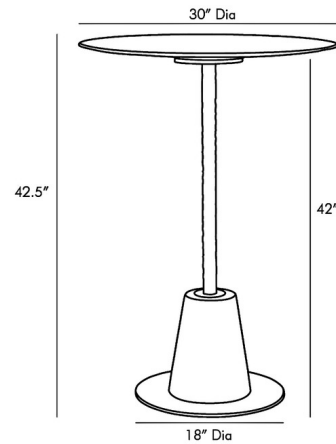

By Arteriors Home

Description

The Celeste Pub Table brings a simple decorative look to your space. The marble base boasts a brass top. Perfect in a nook for all your table needs.

Shown in blackened iron / white

Specifications

COLOR	White
BODY FINISH	Blackened Iron
WATTAGE	N/A
DIMMER	N/A
DIMENSIONS	30"W x 42.5"H
BULB	N/A

CLICK TO VIEW PRODUCT

Notes: