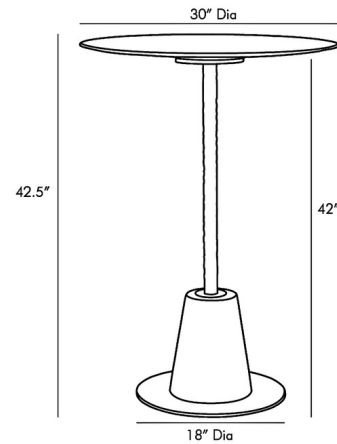

By Arteriors Home

Description

The Celeste Pub Table brings a simple decorative look to your space. The marble base boasts a brass top. Perfect in a nook for all your table needs.

Shown in blackened iron / white

Specifications

COLOR	White
BODY FINISH	Blackened Iron
WATTAGE	N/A
DIMMER	N/A
DIMENSIONS	30"W x 42.5"H
BULB	N/A

CLICK TO VIEW PRODUCT

Notes: