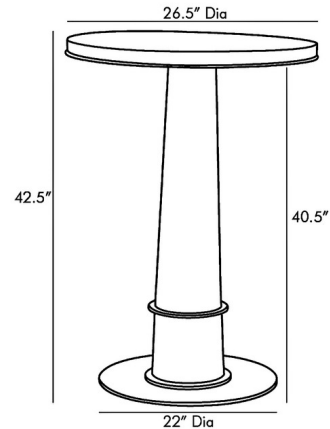

By Arteriors Home

Description

The Kamile Pub Table pairs rustic and industrial elements together to your space. This solid oak piece, featuring a Smoke Gray stain, has Natural Iron accents along the rim of the table top and at the base.

Shown in natural iron / smoke

Specifications

COLOR	Smoke
BODY FINISH	Natural Iron
WATTAGE	N/A
DIMMER	N/A
DIMENSIONS	29.5"W x 42.5"H
BULB	N/A

CLICK TO VIEW PRODUCT

Notes: