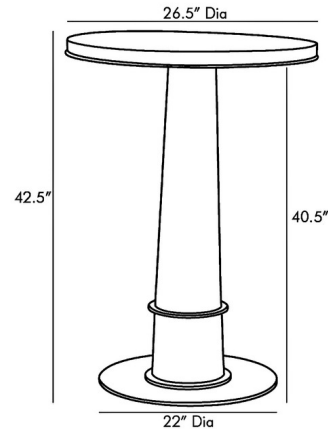

By Arteriors Home

Description

The Kamile Pub Table pairs rustic and industrial elements together to your space. This solid oak piece, featuring a Smoke Gray stain, has Natural Iron accents along the rim of the table top and at the base.

Shown in natural iron / smoke

Specifications

COLOR	Smoke
BODY FINISH	Natural Iron
WATTAGE	N/A
DIMMER	N/A
DIMENSIONS	29.5"W x 42.5"H
BULB	N/A

CLICK TO VIEW PRODUCT

Notes: