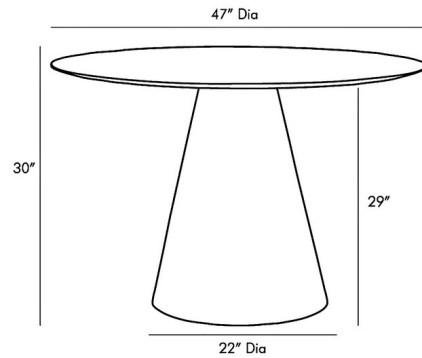

By Arteriors Home

Description

The Theodore Entry Table brings a clean lined silhouette to your space. The round marble top is complemented by a tall cone shaped wood base.

Shown in gray

Specifications

COLOR	Gray
BODY FINISH	N/A
WATTAGE	N/A
DIMMER	N/A
DIMENSIONS	47"W x 30"H
BULB	N/A