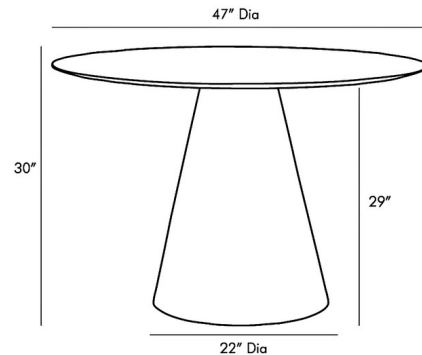

## Theodore Entry Table

By Arteriors Home

### Description

The Theodore Entry Table brings a clean lined silhouette to your space. The round marble top is complemented by a tall cone shaped wood base.

Shown in gray

### Specifications

COLOR	Gray
BODY FINISH	N/A
WATTAGE	N/A
DIMMER	N/A
DIMENSIONS	47"W x 30"H
BULB	N/A

CLICK TO VIEW PRODUCT

Notes: