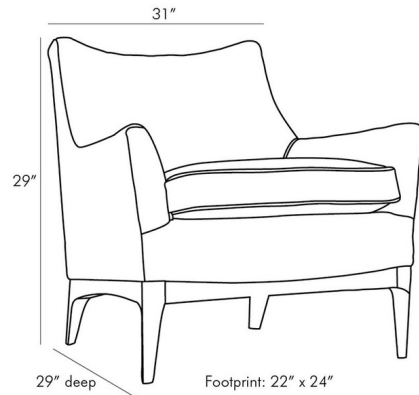

Lightology

lightology.com
866-954-4489
04-25-26

Project: _____

Company: _____

Location: _____ Fixture Type: _____

SPEC #: **AHM1221134**

Approved On: _____ Approved By: _____

Ferguson Chair By Arteriors Home

Description

The Ferguson Chair brings a vintage look to your space. The upholstered chenille fabric, with a slight wingback, rests on walnut tapered legs.

Shown in walnut / peacock

Specifications

COLOR	Peacock
BODY FINISH	Walnut
WATTAGE	N/A
DIMMER	N/A
DIMENSIONS	31"W x 29"H x 29"D
BULB	N/A