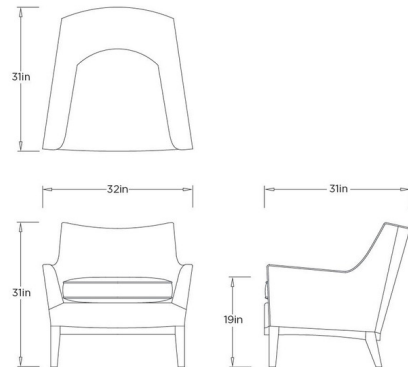

Shown in walnut / peacock

Specifications

COLOR	Peacock
BODY FINISH	Walnut
WATTAGE	N/A
DIMMER	N/A
DIMENSIONS	31"W x 31"H x 31"D
BULB	N/A

CLICK TO VIEW PRODUCT

Notes: