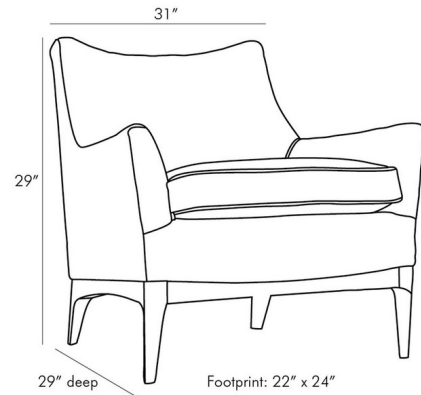

Lightology

lightology.com
866-954-4489
04-25-26

Project: _____

Company: _____

Location: _____ Fixture Type: _____

SPEC #: **AHM1221134**

Approved On: _____ Approved By: _____

Ferguson Chair By Arteriors Home

Description

The Ferguson Chair brings a vintage look to your space. The upholstered chenille fabric, with a slight wingback, rests on walnut tapered legs.

Shown in walnut / peacock

Specifications

COLOR	Peacock
BODY FINISH	Walnut
WATTAGE	N/A
DIMMER	N/A
DIMENSIONS	31"W x 29"H x 29"D
BULB	N/A