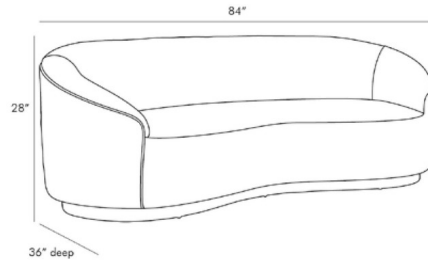

### Specifications

COLOR	Paprika
BODY FINISH	Dark Wood
WATTAGE	N/A
DIMMER	N/A
DIMENSIONS	84"W x 28"H x 36"D
BULB	N/A

CLICK TO VIEW PRODUCT

Notes: