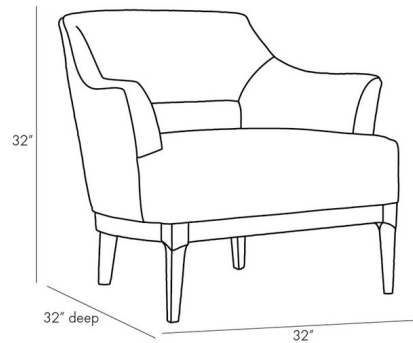

Description

The Laurette Chair is both simplistic and stylish. The plush beveled cushion with a cut out on the back, rests on a rich wood base. This versatile piece can be used in a variety of spaces. Prefect when paired with the Laurette Ottoman, sold separately.

Shown in dark walnut / indigo leather

Specifications

COLOR	Indigo Leather
BODY FINISH	Dark Walnut
WATTAGE	N/A
DIMMER	N/A
DIMENSIONS	32"W x 32"H x 32"D
BULB	N/A

CLICK TO VIEW PRODUCT

Notes: