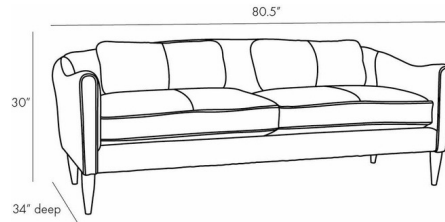

Specifications

COLOR	Butterscotch
BODY FINISH	Dark Walnut
WATTAGE	N/A
DIMMER	N/A
DIMENSIONS	80.5"W x 30"H x 34"D
BULB	N/A

CLICK TO VIEW PRODUCT

Notes: