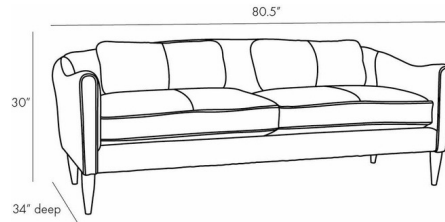

### Description

The Vincent Sofa brings a vintage Parisian look to your space. The gorgeous curves and fine leather add a hint of masculinity. The back cushions are a bit smaller than the back making this as much of a statement piece as a seating vessel.

### Specifications

COLOR	Butterscotch
BODY FINISH	Dark Walnut
WATTAGE	N/A
DIMMER	N/A
DIMENSIONS	80.5"W x 30"H x 34"D
BULB	N/A

CLICK TO VIEW PRODUCT

Notes: