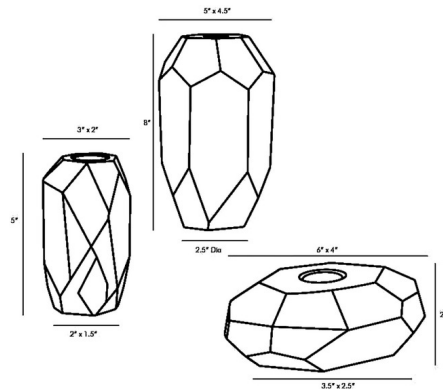

By Arteriors Home

Description

The Violet Candleholders brings a dazzling opulence to your space. The crystal gems, in varying sizes, adds an elegance to your room. Use alone or with tapered candles, not included.

Shown in crystal / smoke

Specifications

COLOR	Smoke
BODY FINISH	Crystal
WATTAGE	N/A
DIMMER	N/A
DIMENSIONS	6"W x 2"H x 4"D
BULB	N/A

CLICK TO VIEW PRODUCT

Notes: