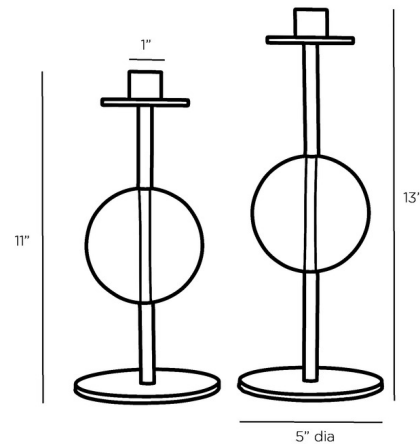

### Specifications

COLOR	Champagne
BODY FINISH	Bronze
WATTAGE	N/A
DIMMER	N/A
DIMENSIONS	5"W x 11"H
BULB	N/A

CLICK TO VIEW PRODUCT

Notes: