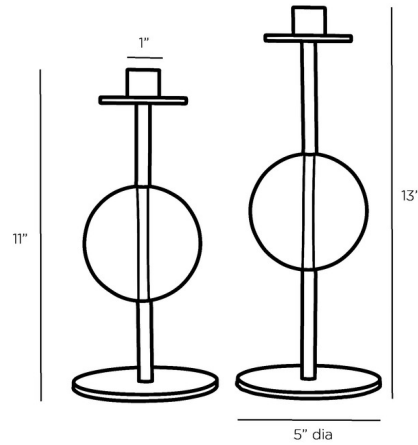

By Arteriors Home

Description

The Terrell Candleholders brings a modern moody look to your space. Crystal discs are suspended in the middle of the stems that hold, and rest, on round bases. Use alone or with tapered candles, not included.

Shown in bronze / champagne

Specifications

COLOR	Champagne
BODY FINISH	Bronze
WATTAGE	N/A
DIMMER	N/A
DIMENSIONS	5"W x 11"H
BULB	N/A

CLICK TO VIEW PRODUCT

Notes: