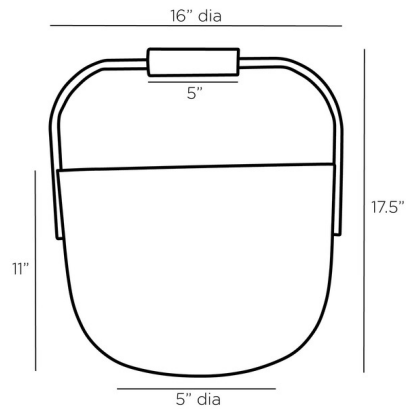

Specifications

COLOR	N/A
BODY FINISH	N/A
WATTAGE	N/A
DIMMER	N/A
DIMENSIONS	16"W x 17.5"H
BULB	N/A

CLICK TO VIEW PRODUCT

Notes: