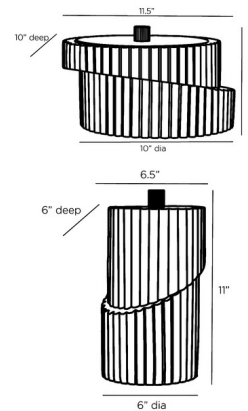

By Arteriors Home

Description

The Whittaker Container is inspired by machine gears, giving this an industrial look. The stacked, offset discs have a notched knob that brings a versatility to your space.

Shown in antique brass / ivory

Specifications

COLOR	Ivory
BODY FINISH	Antique Brass
WATTAGE	N/A
DIMMER	N/A
DIMENSIONS	11.5\"W x 7\"H x 10\"D
BULB	N/A

CLICK TO VIEW PRODUCT

Notes: