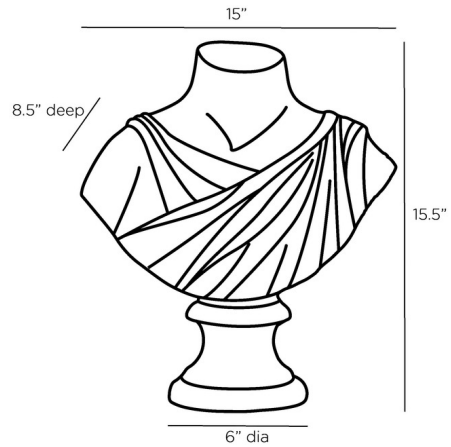

Lightology

lightology.com
866-954-4489
07-06-26

Project: _____

Company: _____

Location: _____ Fixture Type: _____

SPEC #: **AHM1221154**

Approved On: _____ Approved By: _____

Virtue Sculpture

By Arteriors Home

Description

The Virtue Sculpture is inspired by the classic female Roman bust form. Crafted from ricestone composite, it features a molded swath of fabric, mimicking a toga.

Specifications

COLOR	N/A
BODY FINISH	N/A
WATTAGE	N/A
DIMMER	N/A
DIMENSIONS	15"W x 15.5"H x 8.5"D
BULB	N/A

CLICK TO VIEW PRODUCT

Notes: