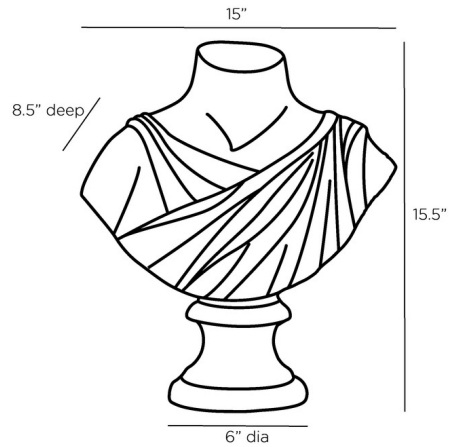

### Description

The Virtue Sculpture is inspired by the classic female Roman bust form. Crafted from ricestone composite, it features a molded swath of fabric, mimicking a toga.

### Specifications

COLOR	N/A
BODY FINISH	N/A
WATTAGE	N/A
DIMMER	N/A
DIMENSIONS	15"W x 15.5"H x 8.5"D
BULB	N/A

CLICK TO VIEW PRODUCT

Notes: