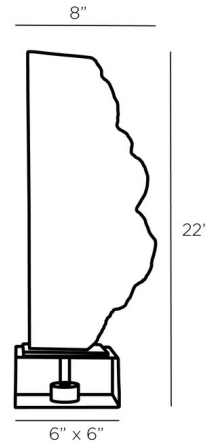

## Taos Sculpture By Arteriors Home

### Description

The Taos Sculpture brings a 20th century modernism to your space. Chiseled Alabaster with a smooth plane on one side and a raw ragged edge on the other, rests on a steel plate on a Crystal base.

### Specifications

COLOR	Clear
BODY FINISH	N/A
WATTAGE	N/A
DIMMER	N/A
DIMENSIONS	8"W x 22"H x 6"D
BULB	N/A

CLICK TO VIEW PRODUCT

Notes: