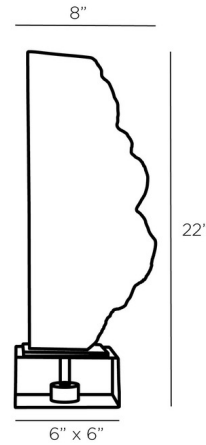

Lightology

lightology.com
866-954-4489
04-25-26

Project: _____

Company: _____

Location: _____ Fixture Type: _____

SPEC #: **AHM1221156**

Approved On: _____ Approved By: _____

Taos Sculpture By Arteriors Home

Description

The Taos Sculpture brings a 20th century modernism to your space. Chiseled Alabaster with a smooth plane on one side and a raw ragged edge on the other, rests on a steel plate on a Crystal base.

Shown in clear

Specifications

| | |
|-------------|------------------|
| COLOR | Clear |
| BODY FINISH | N/A |
| WATTAGE | N/A |
| DIMMER | N/A |
| DIMENSIONS | 8"W x 22"H x 6"D |
| BULB | N/A |

CLICK TO VIEW PRODUCT