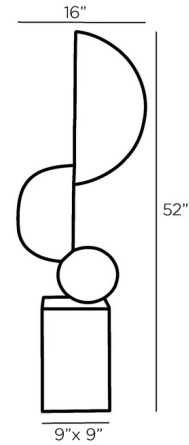

Lightology

lightology.com
866-954-4489
07-08-26

Project: _____

Company: _____

Location: _____ Fixture Type: _____

SPEC #: **AHM1221157**

Approved On: _____ Approved By: _____

Hiroshi Floor Sculpture By Arteriors Home

Description

The Hiroshi Floor Sculpture brings mixed forms to your interior space. The Composite, Ricestone, Marble, and Steel shapes are balanced one on top of the other.

Shown in ivory

Specifications

COLOR	Ivory
BODY FINISH	N/A
WATTAGE	N/A
DIMMER	N/A
DIMENSIONS	16"W x 52"H x 9"D
BULB	N/A