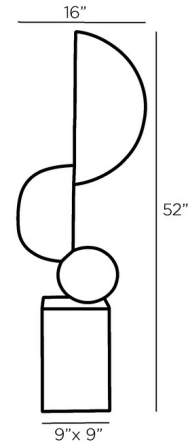

Lightology

lightology.com
866-954-4489
04-26-26

Project: _____

Company: _____

Location: _____ Fixture Type: _____

SPEC #: **AHM1221157**

Approved On: _____ Approved By: _____

Hiroshi Floor Sculpture

By Arteriors Home

Description

The Hiroshi Floor Sculpture brings mixed forms to your interior space. The Composite, Ricestone, Marble, and Steel shapes are balanced one on top of the other.

Shown in ivory

Specifications

COLOR	Ivory
BODY FINISH	N/A
WATTAGE	N/A
DIMMER	N/A
DIMENSIONS	16"W x 52"H x 9"D
BULB	N/A

CLICK TO VIEW PRODUCT

Notes: