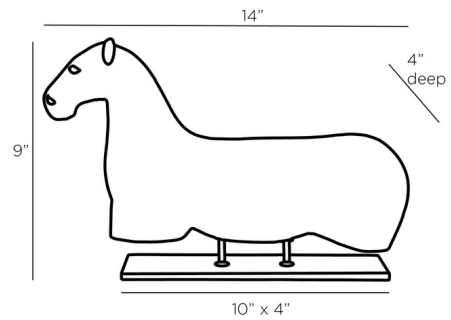

### Description

The Vanderlinde Sculpture is inspired by the sculptures of antiquities. The riverstone composite animal body rests on a steel base.

### Specifications

COLOR	N/A
BODY FINISH	N/A
WATTAGE	N/A
DIMMER	N/A
DIMENSIONS	14"W x 9"H x 4"D
BULB	N/A

CLICK TO VIEW PRODUCT

Notes: