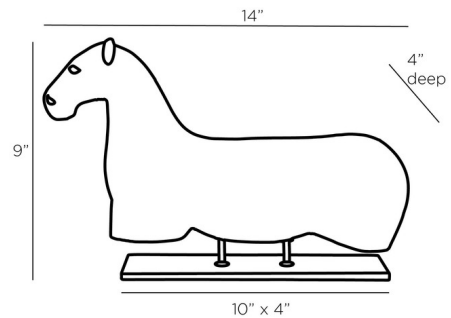

By Arteriors Home

Description

The Vanderlinde Sculpture is inspired by the sculptures of antiquities. The riverstone composite animal body rests on a steel base.

Specifications

COLOR	N/A
BODY FINISH	N/A
WATTAGE	N/A
DIMMER	N/A
DIMENSIONS	14"W x 9"H x 4"D
BULB	N/A