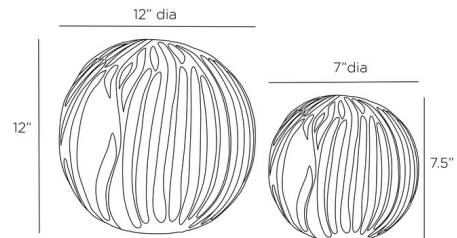

By Arteriors Home

Description

The Uberto Sculpture Set brings an earthy, natural look to your space. The two sized, carved teak balls will fit perfectly in a variety of styles.

Shown in ebony / natural

Specifications

COLOR	Natural
BODY FINISH	Ebony
WATTAGE	N/A
DIMMER	N/A
DIMENSIONS	7"W x 12"H
BULB	N/A

CLICK TO VIEW PRODUCT

Notes: