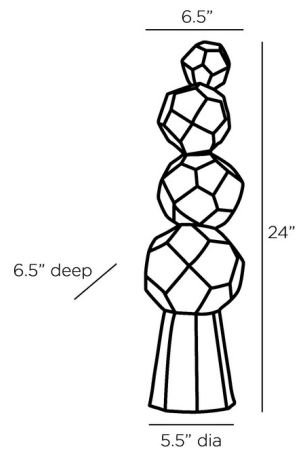

## Wilmot Sculpture

By Arteriors Home

### Description

The Wilmot Sculpture is inspired by geodesic dome, stacked to resemble a totem pole. This earthy sculpture is perfect alone or grouped together to your own preference.

Shown in charcoal

### Specifications

COLOR	N/A
BODY FINISH	Charcoal
WATTAGE	N/A
DIMMER	N/A
DIMENSIONS	6.5"W x 24"H x 6.5"D
BULB	N/A

CLICK TO VIEW PRODUCT

Notes: