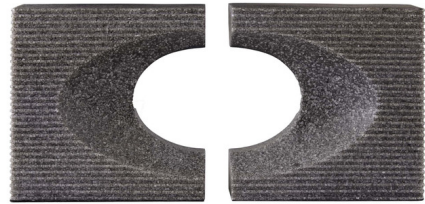

Lightology

lightology.com
866-954-4489
05-24-26

Project: _____

Company: _____

Location: _____ Fixture Type: _____

SPEC #: **AHM1221169**

Approved On: _____ Approved By: _____

Wolcott Bookends

By Arteriors Home

Description

The Wolcott Bookends is a brutalist inspired masterpiece, perfect in your study. The ricestone composite pieces features a chiseled body with a cutout in the center.

Specifications

COLOR	N/A
BODY FINISH	N/A
WATTAGE	N/A
DIMMER	N/A
DIMENSIONS	7.5"W x 7.5"H x 3.5"D
BULB	N/A

CLICK TO VIEW PRODUCT

Notes: