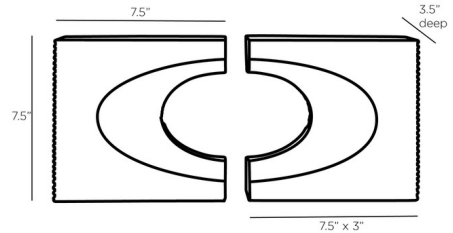

Lightology

lightology.com
866-954-4489
05-24-26

Project: _____

Company: _____

Location: _____ Fixture Type: _____

SPEC #: **AHM1221169**

Approved On: _____ Approved By: _____

Wolcott Bookends

By Arteriors Home

Description

The Wolcott Bookends is a brutalist inspired masterpiece, perfect in your study. The ricestone composite pieces features a chiseled body with a cutout in the center.

Specifications

COLOR	N/A
BODY FINISH	N/A
WATTAGE	N/A
DIMMER	N/A
DIMENSIONS	7.5"W x 7.5"H x 3.5"D
BULB	N/A

CLICK TO VIEW PRODUCT

Notes: